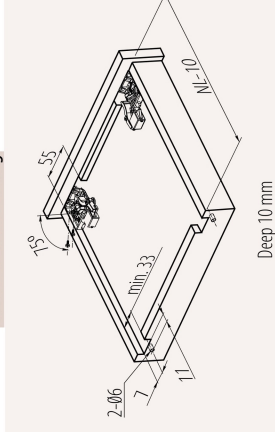

Undermount drawer slides, full extension, push to open

- Load capacity: 25 kg
- Finish: Zink plated
- Lengths: 250 - 600 mm
- Full extension
- Easy mounting
- Drawer height adjustment: ± 3 mm.
- Material: steel

It is recommended to install, when the width of the drawer, does not exceed the nominal length of the slide.

Opening and closing, just by pressing the drawer front in the middle.

H=45

L= 250, 270, 300, 350, 400, 450, 500, 550, 600

hole pattern

Installation dimensions

Drawer size and boring

Installation dimensions