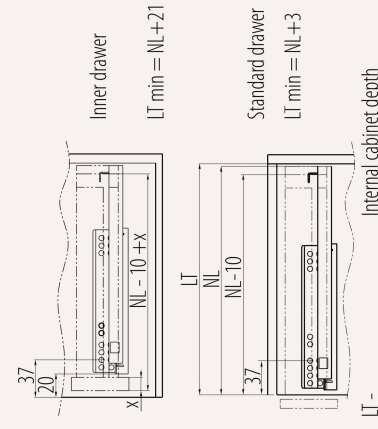

Undermount drawer slides, full extension, push to open

- Load capacity: 25 kg
- Finish: Zink plated
- Lengths: 250 - 600 mm
- Full extension
- Easy mounting
- Drawer height adjustment: ± 3 mm.
- Material: steel

It is recommended to install, when the width of the drawer, does not exceed the nominal length of the slide.

Opening and closing, just by pressing the drawer front in the middle.

H=45

L= 250, 270, 300, 350, 400, 450, 500, 550, 600

hole pattern

Installation dimensions

Drawer size and boring

Installation dimensions