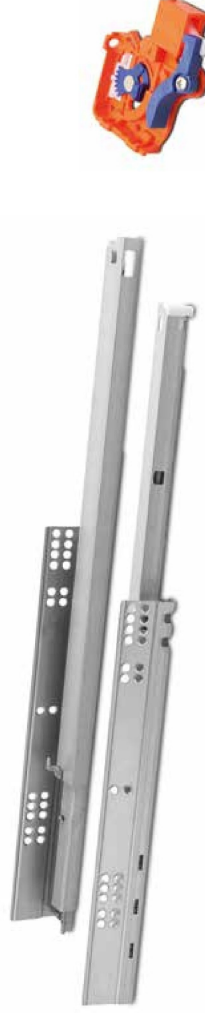

Undermount drawer slides, full extension, push to open

- Load capacity: 25 kg
- Finish: Zink plated
- Lengths: 250 - 600 mm
- Full extension
- Easy mounting
- Drawer height adjustment: ± 3 mm.
- Material: steel

It is recommended to install, when the width of the drawer, does not exceed the nominal length of the slide.

Opening and closing, just by pressing the drawer front in the middle.

H=45

L= 250, 270, 300, 350, 400, 450, 500, 550, 600

hole pattern

Installation dimensions

Drawer size and boring

Installation dimensions