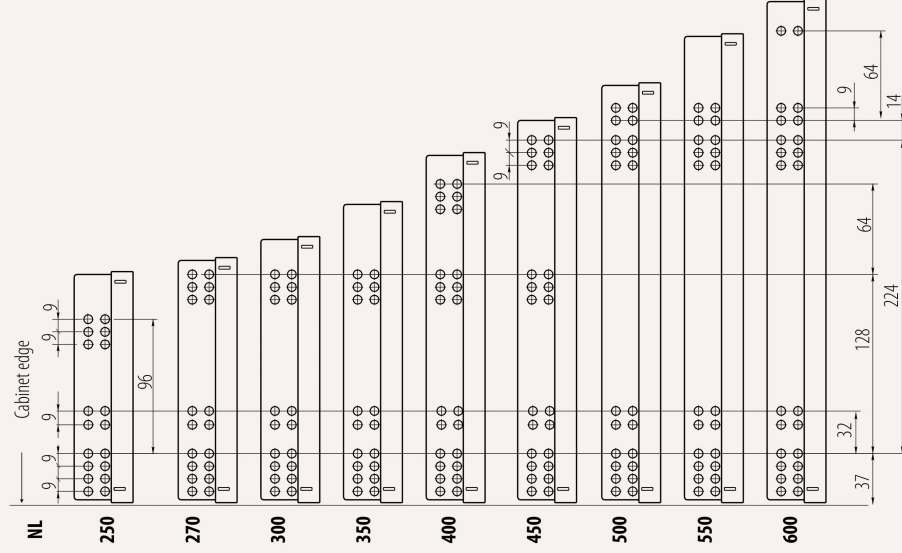

Undermount drawer slides, full extension, push to open

- Load capacity: 25 kg
- Finish: Zink plated
- Lengths: 250 - 600 mm
- Full extension
- Easy mounting
- Drawer height adjustment: ± 3 mm.
- Material: steel

It is recommended to install, when the width of the drawer, does not exceed the nominal length of the slide.

Opening and closing, just by pressing the drawer front in the middle.

H=45

L= 250, 270, 300, 350, 400, 450, 500, 550, 600

hole pattern

Installation dimensions

Drawer size and boring

Installation dimensions