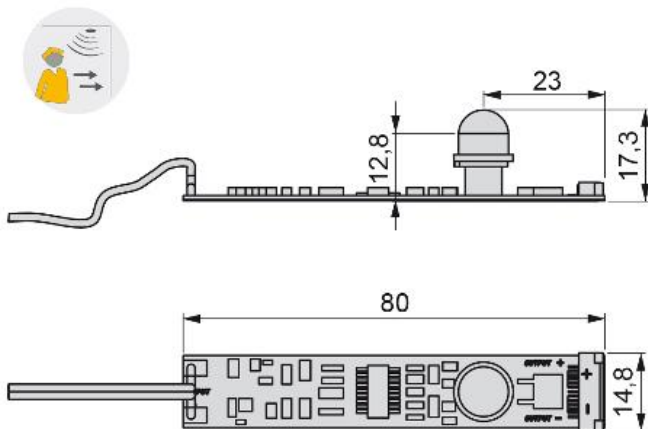

Lighting / LED Strips / Applique adhesive and flexible / Proflex - Rolflex -Xflex movement sensor

PRODUCT DATA SHEET

Proflex - Rolflex -Xflex movement sensor

Applique adhesive and flexible

SPECIFICATIONS

Power Max	Input	Output		Cod.	Finishing
30 W	12V DC	12V DC	10	5915020	Transparent / not defined

DIAGRAM