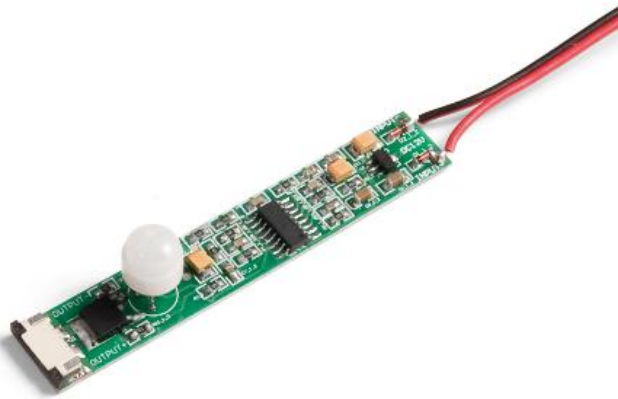

Lighting / LED Strips / Applique adhesive and flexible / Proflex - Rolflex -Xflex movement sensor

PRODUCT DATA SHEET

Proflex - Rolflex -Xflex movement sensor

Applique adhesive and flexible

SPECIFICATIONS

Power Max	Input	Output		Cod.	Finishing
30 W	12V DC	12V DC	10	5915020	Transparent / not defined

DIAGRAM

ASSEMBLY

DOCUMENTS AND TOOLS AVAILABLE TO DOWNLOAD

[Technical sheet \(PDF \)](#)

[Assembly \(PDF \)](#)

ESSENTIAL PRODUCTS

Constant voltage electronic LED driver

Power	A	B	C	Input	Output		Cod.	Finishing
6 W	17	96	41	100-240V AC - 50-60Hz	12V DC	10	7080920	Transparent / not defined
15 W	17	96	41	100-240V AC - 50-60Hz	12V DC	10	7001420	Transparent / not defined
30 W	31	120	53	100-240V AC - 50-60Hz	12V DC	10	7001320	Transparent / not defined
50 W	31	120	53	100-240V AC - 50-60Hz	12V DC	10	5008420	Transparent / not defined
72 W	38	153	60	100-240V AC - 50-60Hz	12V DC	10	5008520	Transparent / not defined

Rolflex 48 W (8 mm)

Lumen	Power	Colour temperature	LEDs		Cod.	Finishing
570 lm/m	48 W	Cold white 7.000 K	120 LEDs/m	2	5003520	Transparent / not defined
535 lm/m	48 W	Warm white 3.500 K	120 LEDs/m	2	5003620	Transparent / not defined

Proflex 72 W (10 mm)

Lumen	Power	Colour temperature	LEDs		Cod.	Finishing
960 lm/m	72 W	Cold white 7.000 K	60 LEDs/m	2	5063515	White plastic
900 lm/m	72 W	Warm white 3.800 K	60 LEDs/m	2	5063615	White plastic