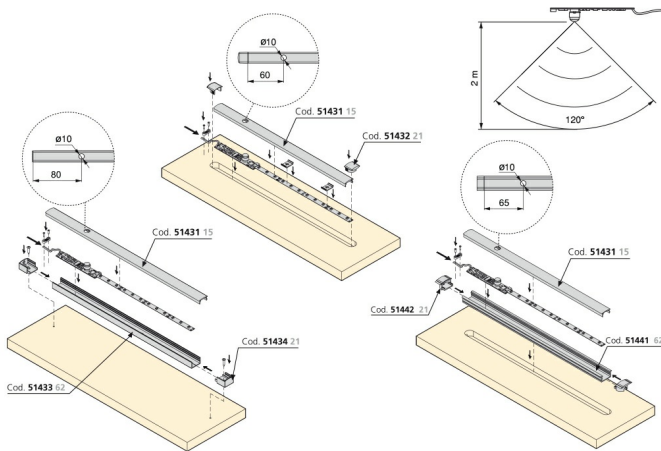

Lighting / LED Strips / Applique adhesive and flexible / Proflex - Rolflex -Xflex movement sensor

PRODUCT DATA SHEET

Proflex - Rolflex -Xflex movement sensor

Applique adhesive and flexible

SPECIFICATIONS

Power Max	Input	Output		Cod.	Finishing
30 W	12V DC	12V DC	10	5915020	Transparent / not defined

DIAGRAM

ASSEMBLY

DOCUMENTS AND TOOLS AVAILABLE TO DOWNLOAD

[Technical sheet \(PDF \)](#)

[Assembly \(PDF \)](#)

ESSENTIAL PRODUCTS

Constant voltage electronic LED driver

Power	A	B	C	Input	Output		Cod.	Finishing
6 W	17	96	41	100-240V AC - 50-60Hz	12V DC	10	7080920	Transparent / not defined
15 W	17	96	41	100-240V AC - 50-60Hz	12V DC	10	7001420	Transparent / not defined
30 W	31	120	53	100-240V AC - 50-60Hz	12V DC	10	7001320	Transparent / not defined
50 W	31	120	53	100-240V AC - 50-60Hz	12V DC	10	5008420	Transparent / not defined
72 W	38	153	60	100-240V AC - 50-60Hz	12V DC	10	5008520	Transparent / not defined